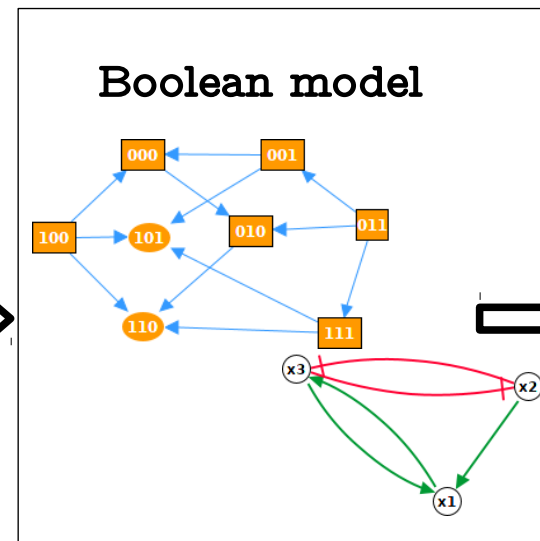

# Athénais Vaginay, 25 y/o, CAPSID, B142

Juggling session  
Everyday at 4pm  
In the garden

Russell's  
Teapot

# 1st year PhD student

- supervised by : Malika Smail-Tabbone (LORIA)  
& Taha Boukhobza (CRAN)
- funded by FCH / LORIA / CRAN

biological systems modelling

**perturbation  
analysis  
(= pathology  
simulation)**